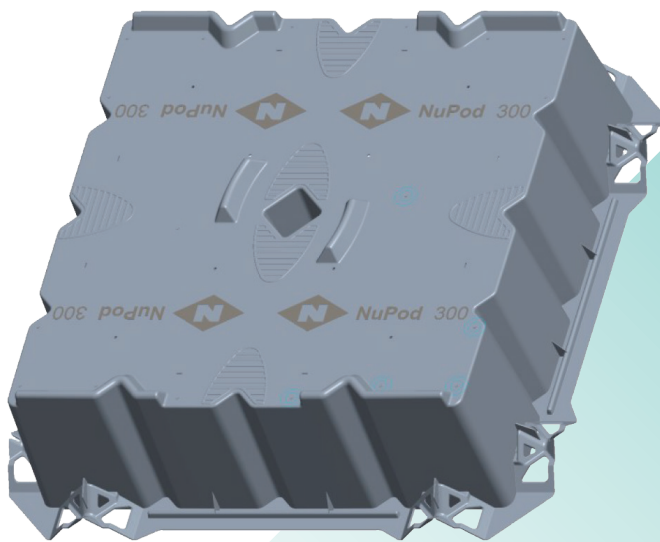

NP300

Overall Dimensions:

Length 990 mm
Width 990 mm
Height 300 mm

35 per pallet @
2550 mm high,
pallet included.