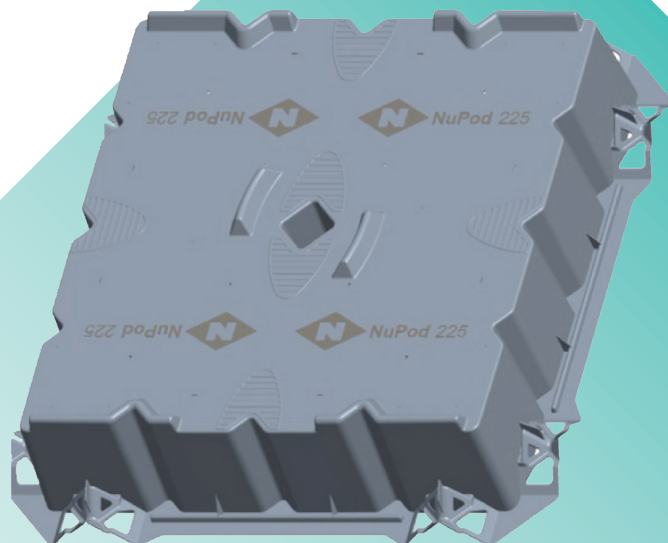

## NP225

### NP225-3.5

**Overall Dimensions:**

Length 990 mm  
Width 440 mm  
Height 225 mm

**80** per pallet @  
**2100** mm high,  
pallet included.

### NP225

**Overall Dimensions:**

Length 990 mm  
Width 990 mm  
Height 225 mm

**35** per pallet @  
**2300** mm high,  
pallet included.