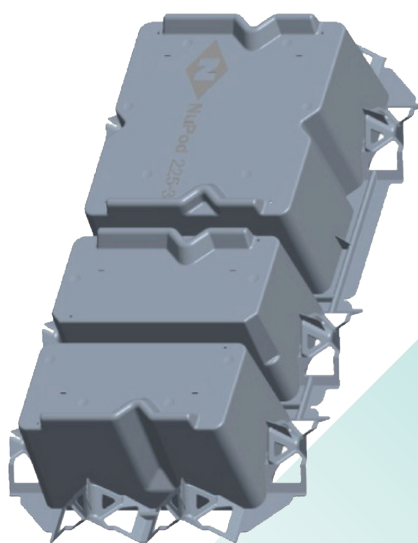

## NP225

### NP225-3.5

**Overall Dimensions:**

Length 990 mm  
Width 440 mm  
Height 225 mm

**80** per pallet @  
**2100** mm high,  
pallet included.

### NP225

**Overall Dimensions:**

Length 990 mm  
Width 990 mm  
Height 225 mm

**35** per pallet @  
**2300** mm high,  
pallet included.