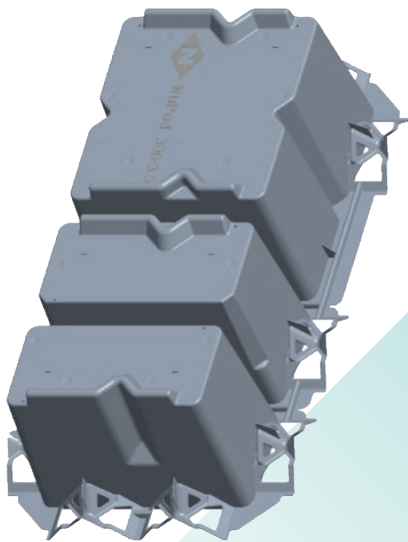

NP300-3.5

Overall Dimensions:

Length 990 mm

Width 440 mm

Height 300 mm

70 per pallet @
2670 mm high,
pallet included.

www.nu-pod.com.au | 1800 NuPods | info@nu-pod.com.au