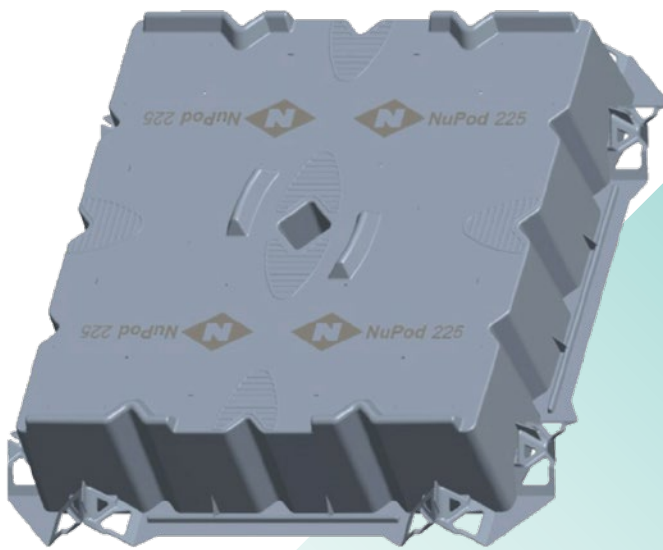

NP225

Overall Dimensions:

Length 990 mm

Width 990 mm

Height 225 mm

35 per pallet @
2300 mm high,
pallet included.