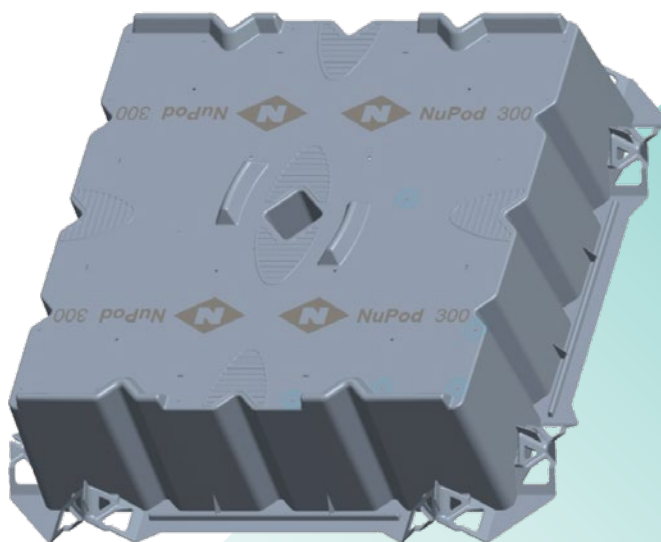

NP300

Overall Dimensions:

Length 990 mm

Width 990 mm

Height 300 mm

35 per pallet @
2350 mm high,
pallet included.

www.nu-pod.com.au | 1800 NuPods | info@nu-pod.com.au