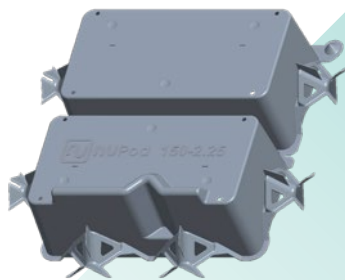

## NP150-2.25

### Overall Dimensions:

Length 480 mm  
Width 440 mm  
Height 150 mm

**160** per pallet @  
**2000** mm high,  
pallet included.

### Overall Dimensions:

Length 990 mm

Width 990 mm

Height 225 mm

**35** per pallet @  
**2300** mm high,  
pallet included.