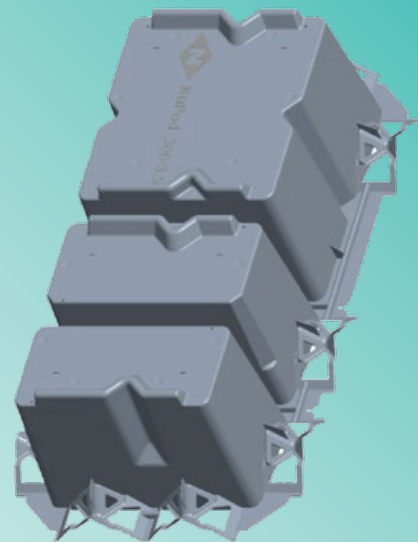

### Overall Dimensions:

Length 990 mm

Width 990 mm

Height 225 mm

**35** per pallet @  
**2300** mm high,  
pallet included.