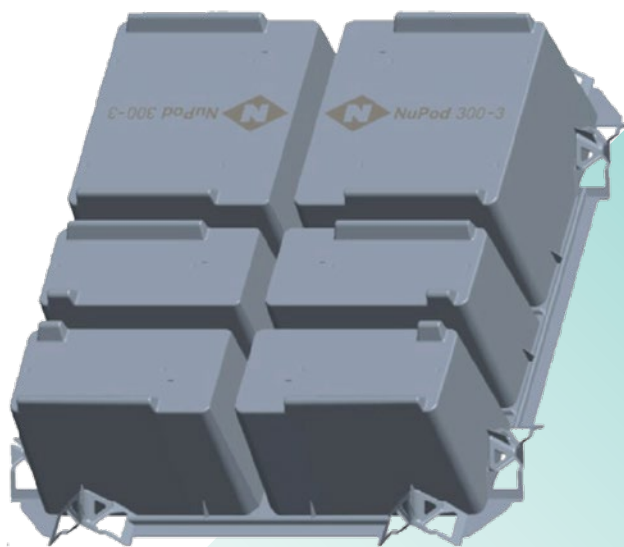

South Australia & Victoria

Specification Sheet

NP150-2.25

Overall Dimensions:

Length 480 mm
Width 440 mm
Height 150 mm

160 per pallet @
2000 mm high,
pallet included.

NP225-3.5

Overall Dimensions:

Length 990 mm
Width 440 mm
Height 225 mm

80 per pallet @
2100 mm high,
pallet included.

South Australia & Victoria

Specification Sheet

NP225

Overall Dimensions:

Length 990 mm
Width 990 mm
Height 225 mm

35 per pallet @
2300 mm high,
pallet included.

NP300

Overall Dimensions:

Length 990 mm
Width 990 mm
Height 300 mm

35 per pallet @
2350 mm high,
pallet included.

South Australia & Victoria

Specification Sheet

NP300-3

Overall Dimensions:

Length 990 mm

Width 990 mm

Height 300 mm

35 per pallet @
2350 mm high,
pallet included.

www.nu-pod.com.au | 1800 NuPods | info@nu-pod.com.au