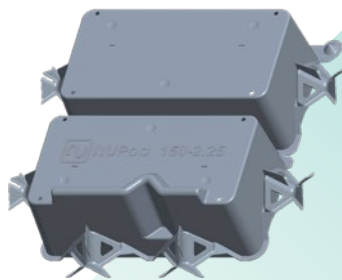

South Australia & Victoria

Specification Sheet

NP150-2.25

Overall Dimensions:

Length 480 mm
Width 440 mm
Height 150 mm

160 per pallet @
2000 mm high,
pallet included.

NP225-3.5

Overall Dimensions:

Length 990 mm
Width 440 mm
Height 225 mm

80 per pallet @
2100 mm high,
pallet included.

South Australia & Victoria

Specification Sheet

NP225

Overall Dimensions:

Length 990 mm
Width 990 mm
Height 225 mm

35 per pallet @
2300 mm high,
pallet included.

NP300

Overall Dimensions:

Length 990 mm
Width 990 mm
Height 300 mm

35 per pallet @
2350 mm high,
pallet included.

South Australia & Victoria

Specification Sheet

NP300-3

Overall Dimensions:

Length 990 mm

Width 990 mm

Height 300 mm

35 per pallet @
2350 mm high,
pallet included.

www.nu-pod.com.au | 1800 NuPods | info@nu-pod.com.au