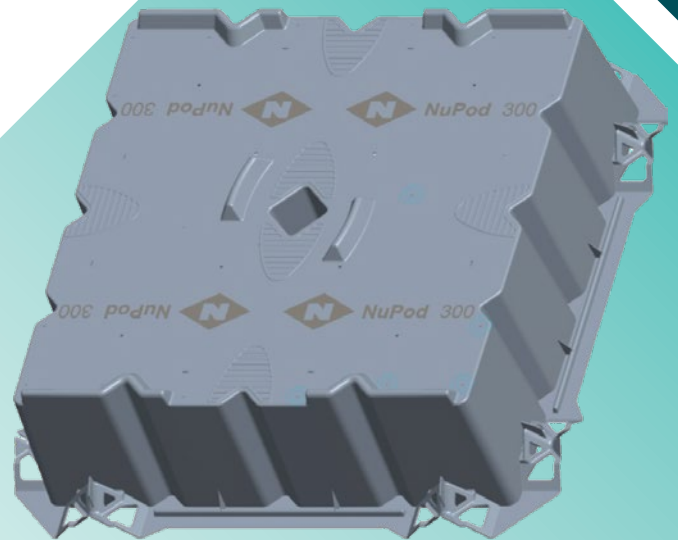

South Australia & Victoria

Specification Sheet

NP150-2.25

Overall Dimensions:

Length 480 mm
Width 440 mm
Height 150 mm

160 per pallet @
2000 mm high,
pallet included.

NP225-3.5

Overall Dimensions:

Length 990 mm
Width 440 mm
Height 225 mm

80 per pallet @
2100 mm high,
pallet included.

South Australia & Victoria

Specification Sheet

NP225

Overall Dimensions:

Length 990 mm
Width 990 mm
Height 225 mm

35 per pallet @
2300 mm high,
pallet included.

NP300

Overall Dimensions:

Length 990 mm
Width 990 mm
Height 300 mm

35 per pallet @
2350 mm high,
pallet included.

South Australia & Victoria

Specification Sheet

NP300-3

Overall Dimensions: