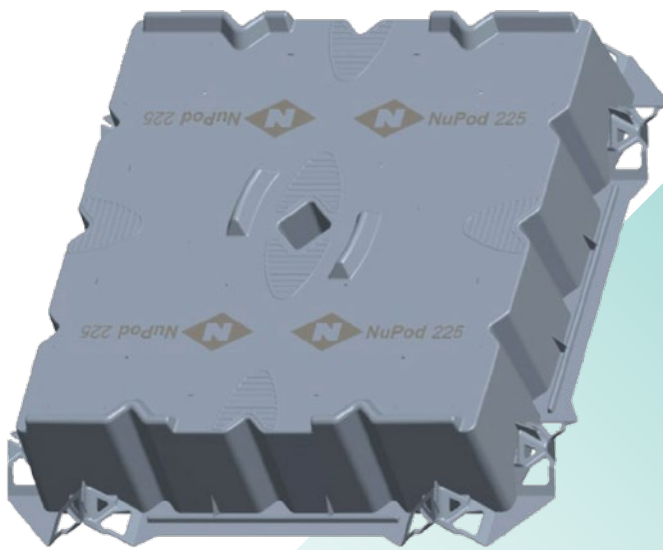

South Australia & Victoria

Specification Sheet

NP150-2.25

Overall Dimensions:

Length 480 mm
Width 440 mm
Height 150 mm

160 per pallet @
2000 mm high,
pallet included.

NP225-3.5

Overall Dimensions:

Length 990 mm
Width 440 mm
Height 225 mm

80 per pallet @
2100 mm high,
pallet included.

South Australia & Victoria

Specification Sheet

NP225

Overall Dimensions:

Length 990 mm
Width 990 mm
Height 225 mm

35 per pallet @
2300 mm high,
pallet included.

NP300

Overall Dimensions:

Length 990 mm
Width 990 mm
Height 300 mm

35 per pallet @
2350 mm high,
pallet included.

South Australia & Victoria

Specification Sheet

NP300-3

Overall Dimensions:

Length 990 mm

Width 990 mm

Height 300 mm

35 per pallet @
2350 mm high,
pallet included.

www.nu-pod.com.au | 1800 NuPods | info@nu-pod.com.au